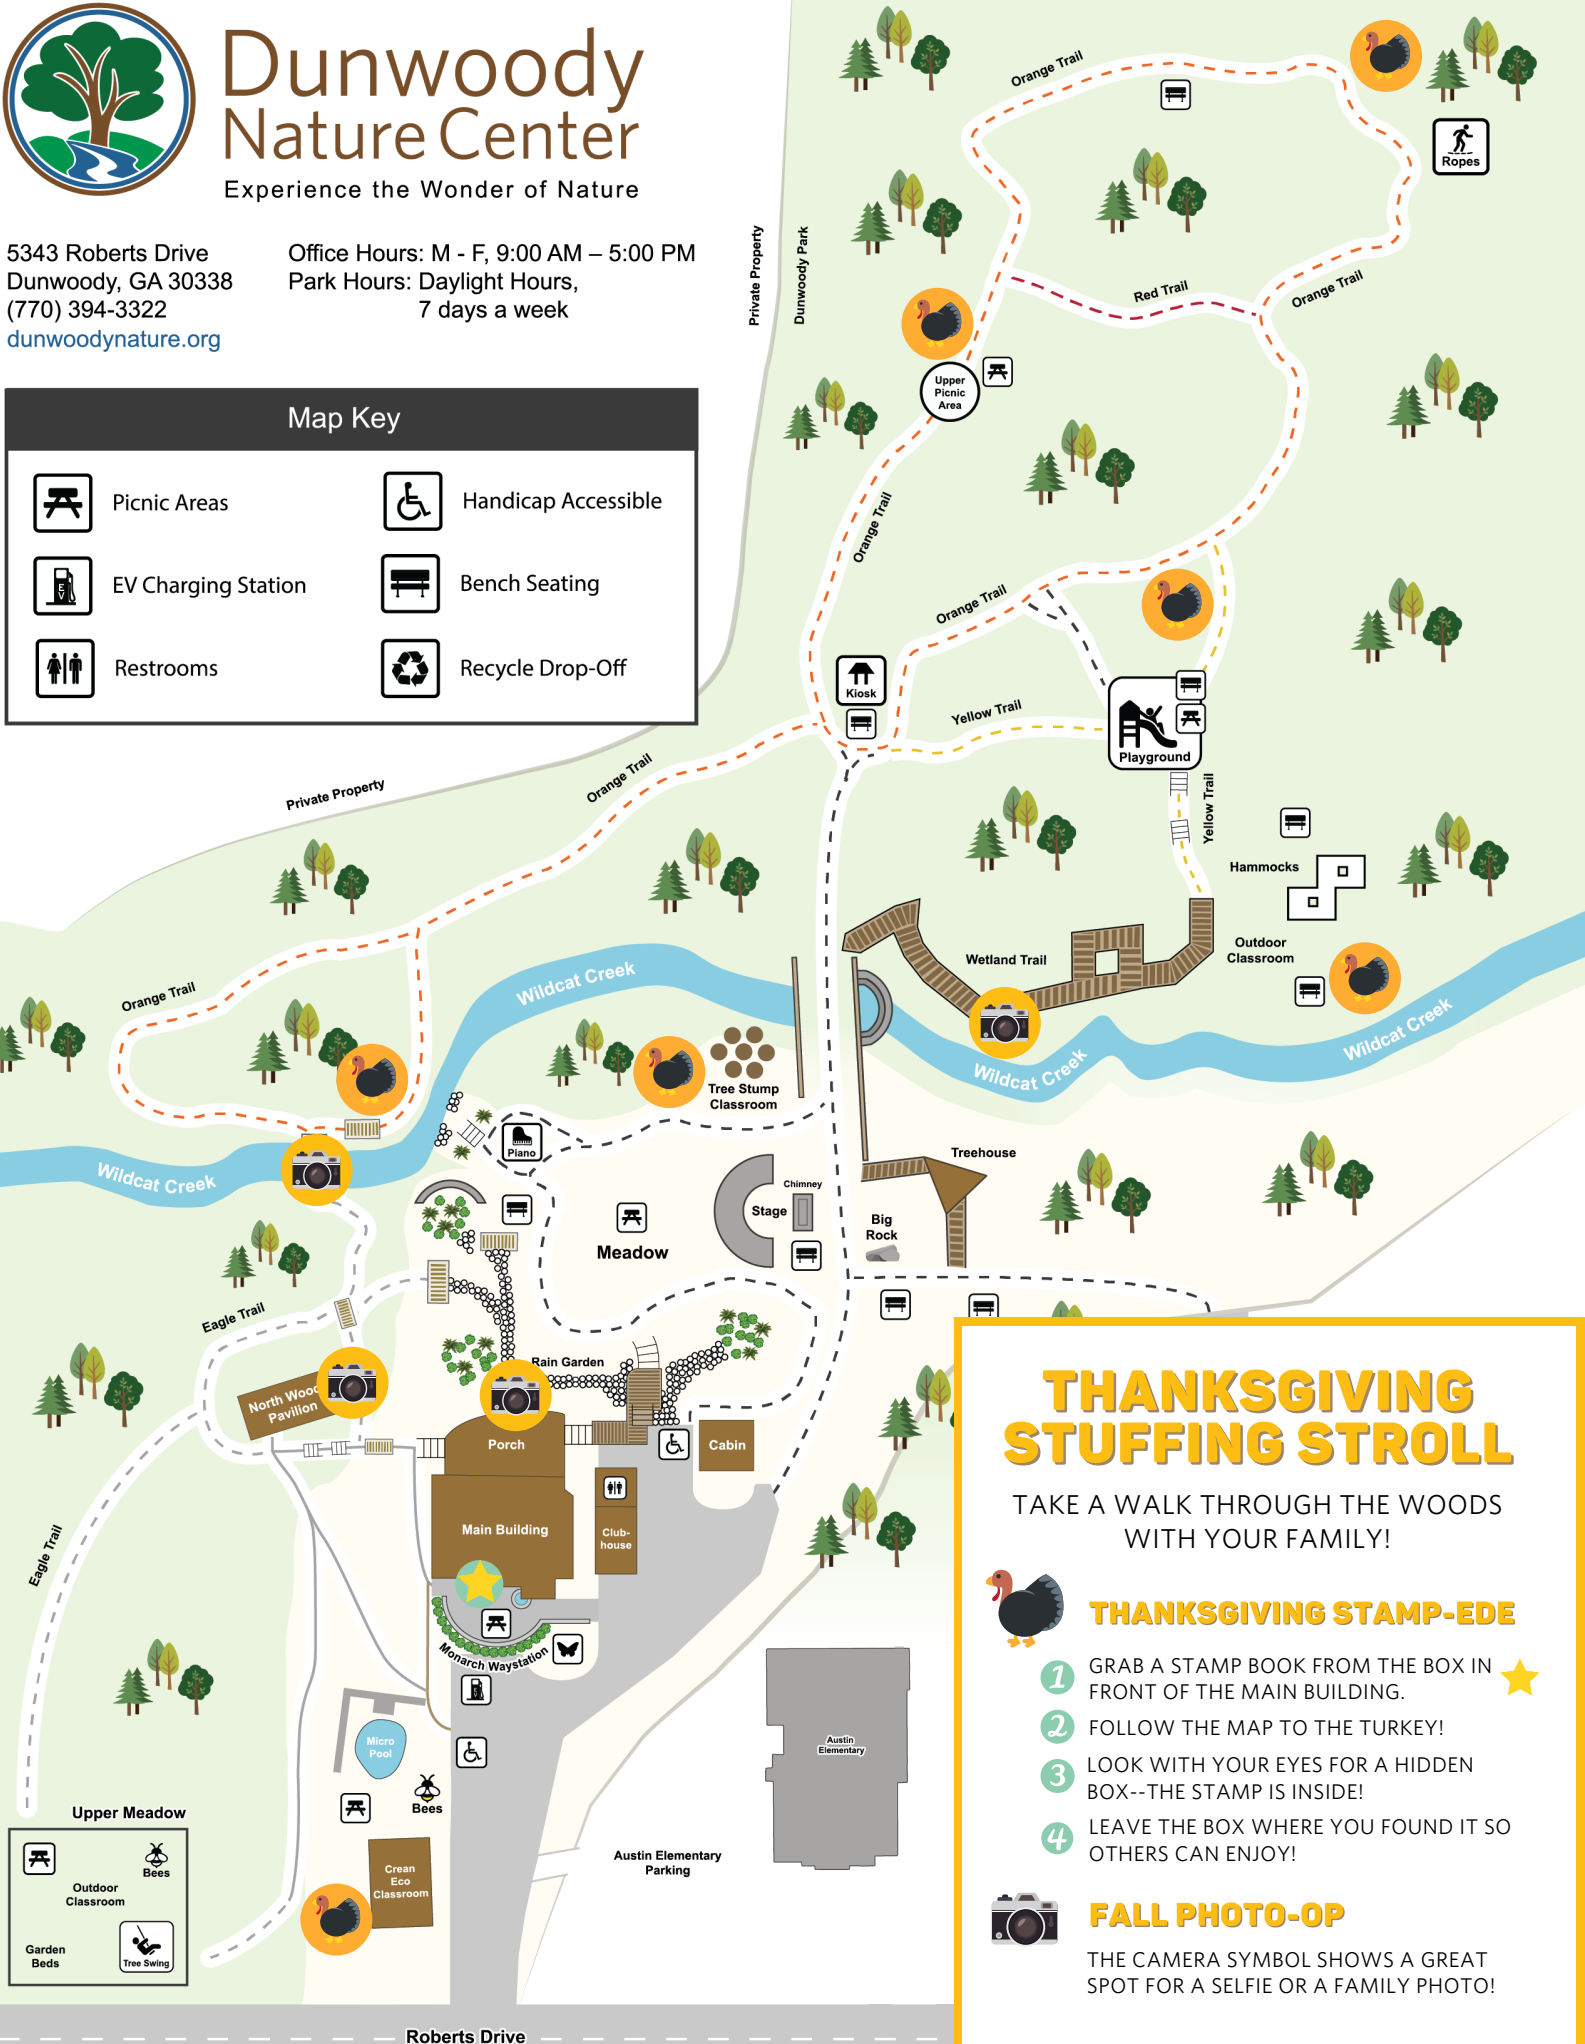

Map Key

Picnic Areas

Handicap Accessible

EV Charging Station

Bench Seating

Restrooms

Recycle Drop-Off

THANKSGIVING STUFFING STROLL

TAKE A WALK THROUGH THE WOODS WITH YOUR FAMILY!

THANKSGIVING STAMP-EDE

- 1 GRAB A STAMP BOOK FROM THE BOX IN FRONT OF THE MAIN BUILDING. ★
- 2 FOLLOW THE MAP TO THE TURKEY!
- 3 LOOK WITH YOUR EYES FOR A HIDDEN BOX--THE STAMP IS INSIDE!
- 4 LEAVE THE BOX WHERE YOU FOUND IT SO OTHERS CAN ENJOY!

FALL PHOTO-OP

THE CAMERA SYMBOL SHOWS A GREAT SPOT FOR A SELFIE OR A FAMILY PHOTO!